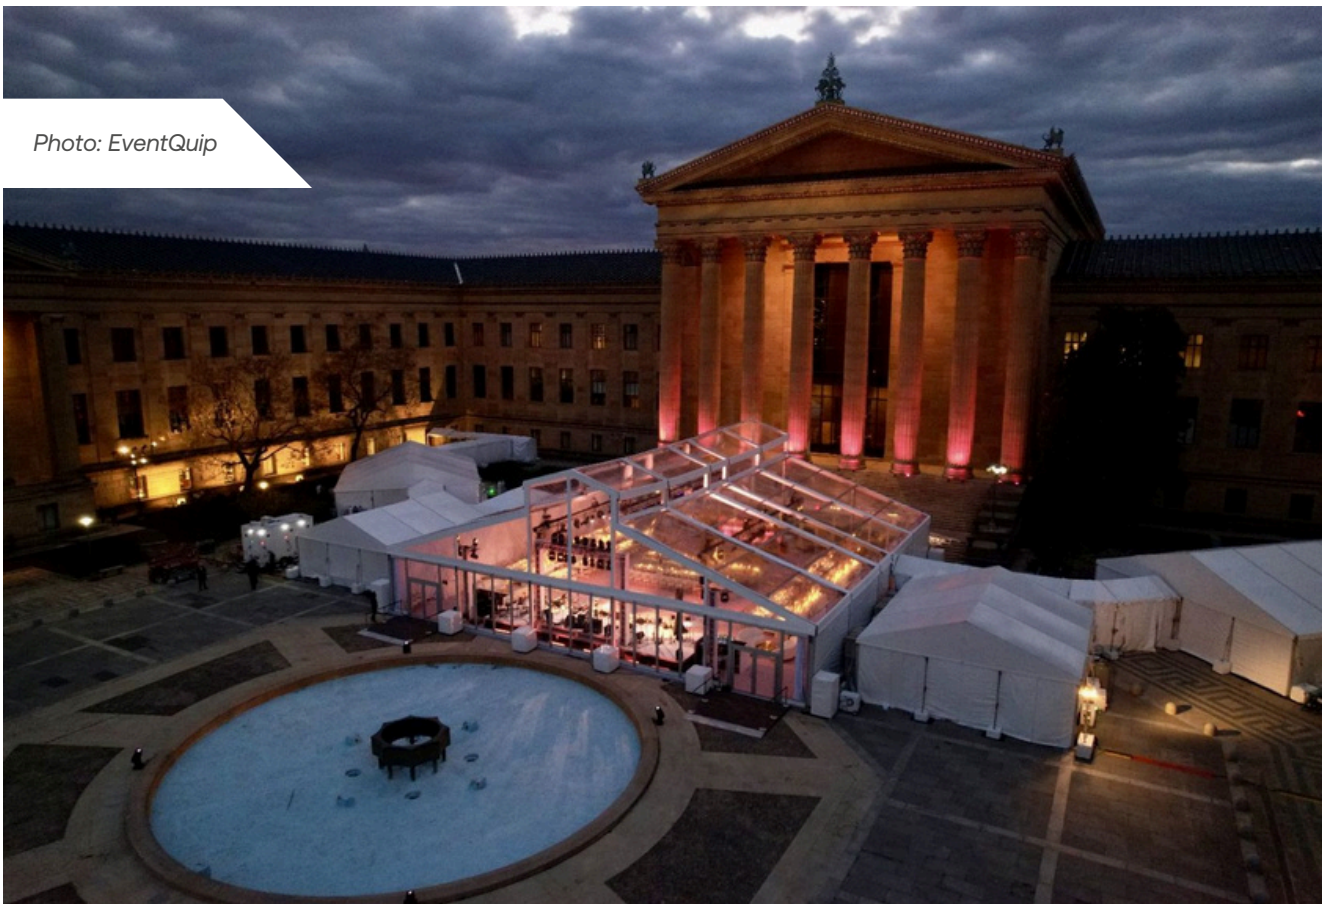

The Levo offers more than just a striking roof shape. The option of a fully transparent roof make the Levo an ideal choice for daytime events or scenic outdoor locations. Let guests immerse themselves in nature's beauty while enjoying the comfort of a high-end event building.

Add-on or stand-alone event venue

Discover the Levo as an add-on to complement your existing Losberger De Boer structures, or as a stand-alone, complete tent system. This versatility makes the Levo a compelling choice for tent rental companies seeking to enhance their inventory's value. Wedding planners will find the Levo to be the pinnacle of elegance, offering the perfect venue for high-end weddings.

Experience unobstructed space

The Levo is the only structure of its kind in the market today, that doesn't make use of interior legs. This means that the entire space remains unobstructed, allowing for maximum utilization and limitless event possibilities. With the Levo, your layout is not restricted and you can offer your clients a seamless flow and uninterrupted views, which further adds to the open, high-end look and feel of this structure.

Photo: EventQuip