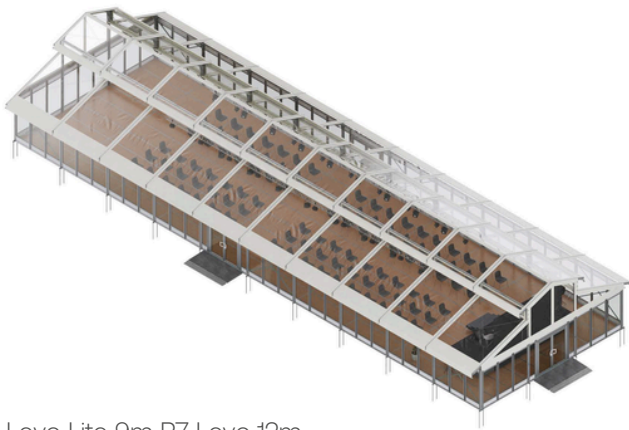

The Details

Levo Lite 9m P7 Levo 12m