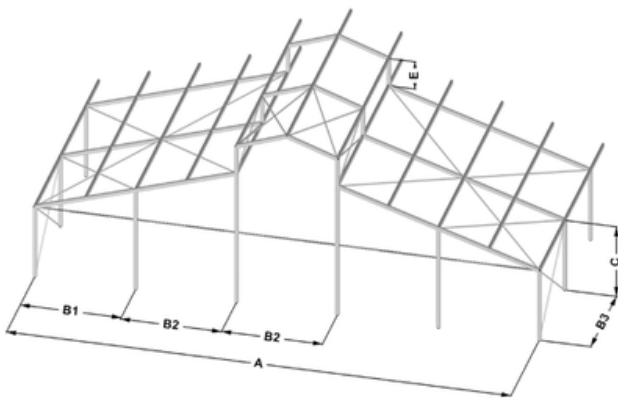

# The Details

uniflex Levo P3N 15.3/400

uniflex Levo P3N 20.3/400

maxiflex Levo P1 25.5/400

Specifications		15,3	20,3	25,5
width	(A)	15,08m	20,08m	25,18m
gable division	(B1)	5,04m	5,04m	5,09m
gable division	(B2)	5,00m	5,00m	5,00m
truss distance	(B3)	5,00m	5,00m	5,00m
eave height ridge	(C)	3,84m	3,84m	3,86m
height	(D)	7,77m	8,58m	9,50m
roof extension height	(E)	1,48m	1,48m	1,53m
roof slope		18,00°	18,00°	18,00°
longest component		5,40m	8,45m	8,00m
profile dimension		200x120	200x120	300x120