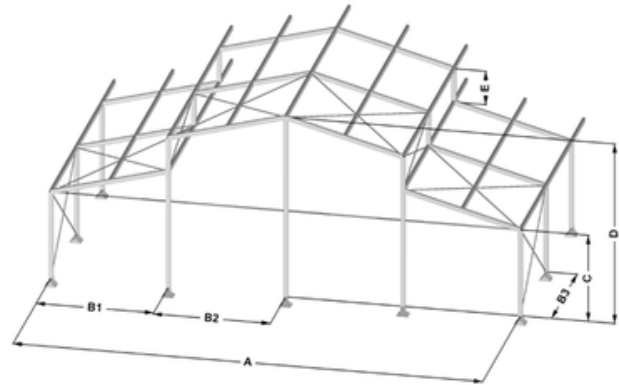

# The Details

uniflex Levo P3N 15.3/400

uniflex Levo P3N 20.3/400

maxiflex Levo P1 25.5/400

Specifications		15,3	20,3	25,5
width	(A)	15,08m	20,08m	25,18m
gable division	(B1)	5,04m	5,04m	5,09m
gable division	(B2)	5,00m	5,00m	5,00m
truss distance	(B3)	5,00m	5,00m	5,00m
eave height ridge	(C)	3,84m	3,84m	3,86m
height	(D)	7,77m	8,58m	9,50m
roof extension height	(E)	1,48m	1,48m	1,53m
roof slope		18,00°	18,00°	18,00°
longest component		5,40m	8,45m	8,00m
profile dimension		200x120	200x120	300x120