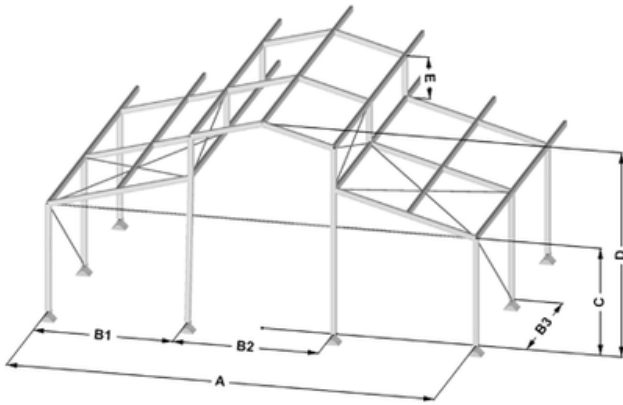

The Details

uniflex Levo P3N 15.3/400